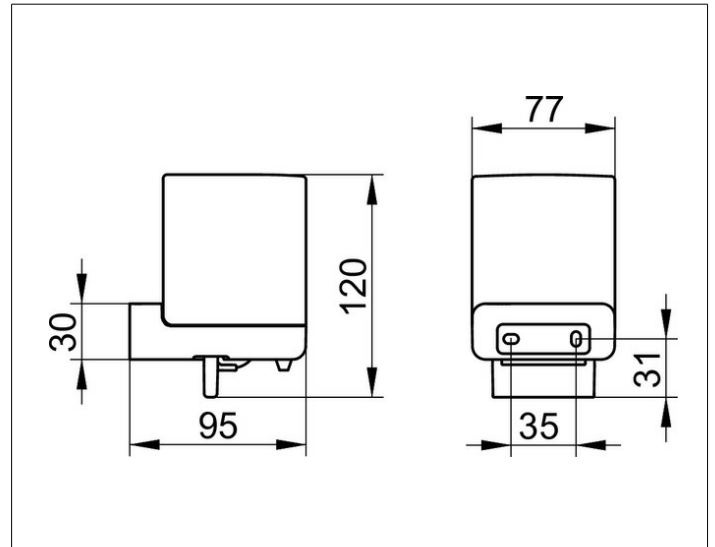

Edition ACTIS

13552379000 Lotion dispenser

**PRODUCT**

**DRAWING**

**PRODUCT ATTRIBUTES**

crystal glass matt, complete with holder and pump  
for liquid soap

Capacity: approx. 200 ml

Dosage: approx. 0,5ml/stroke