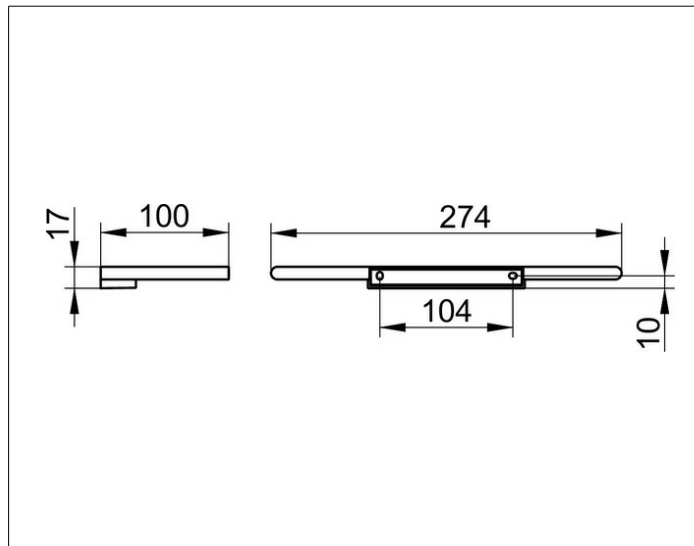

Edition Actis

13558370000 Shower shelf

PRODUCT

DRAWING

SURFACE

black matt