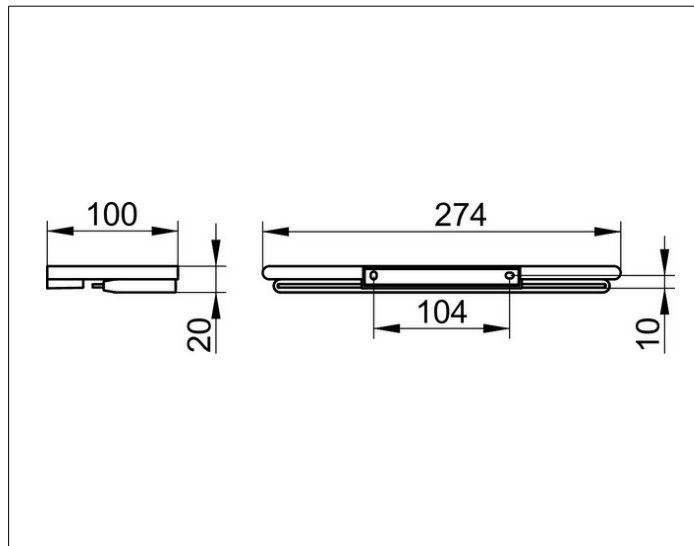

Edition ACTIS

13559370000 Shower shelf

**PRODUCT**

**DRAWING**

**PRODUCT ATTRIBUTES**

with integrated glass wiper

**SURFACE**

black matt