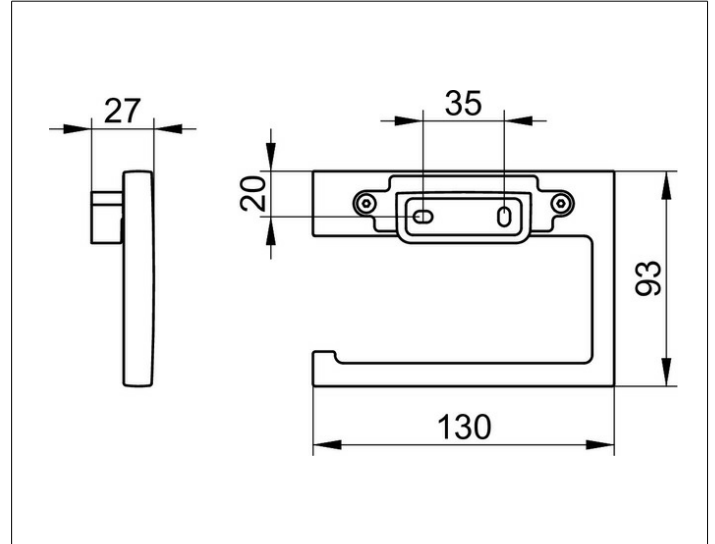

Edition ACTIS

13562370000 Toilet paper holder

PRODUCT

DRAWING

PRODUCT ATTRIBUTES

open form
for 100 mm wide paper rolls

SURFACE

black matt