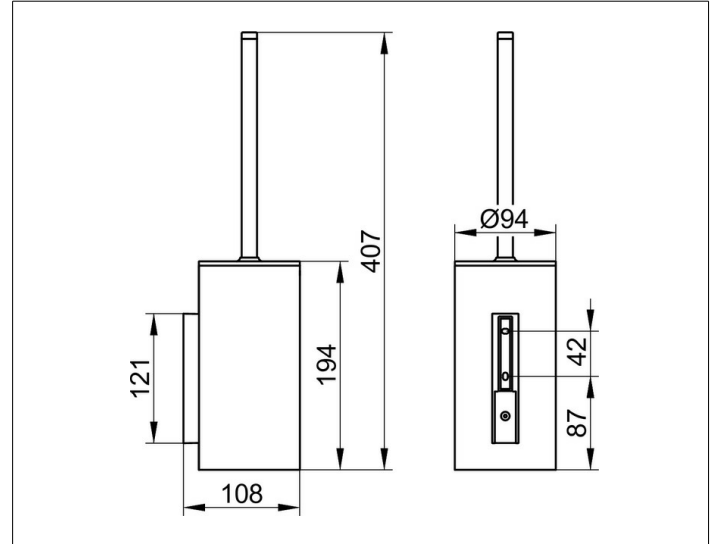

Edition ACTIS

13564370137 Toilet brush set

PRODUCT

DRAWING

PRODUCT ATTRIBUTES

complete with opaque synthetic insert, brush with handle and lid, spare brush head

SURFACE

black matt