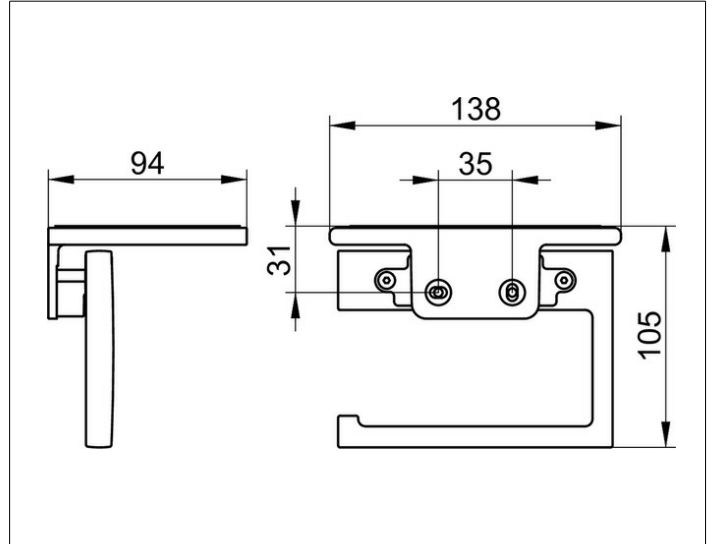

Edition ACTIS

13573370000 Toilet paper holder

**PRODUCT**

**DRAWING**

**PRODUCT ATTRIBUTES**

with shelf, open form  
for 100 mm wide paper rolls  
with anti-slip insert in grey

**SURFACE**

black matt