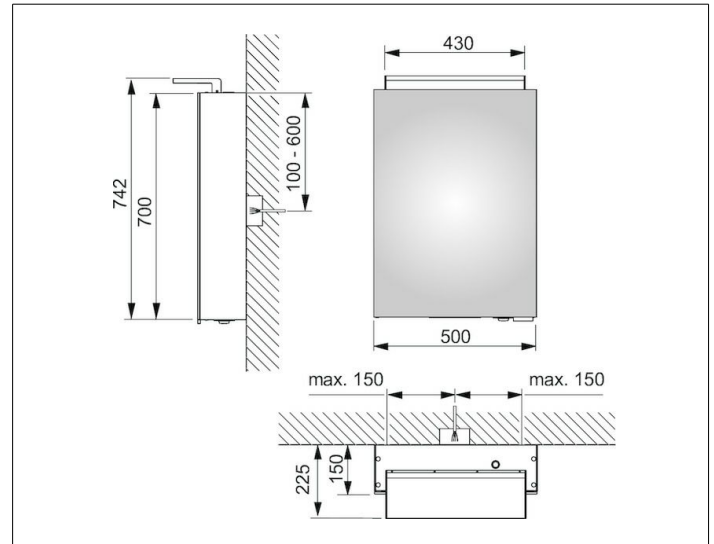

Royal L1
13601171202 Mirror cabinet

PRODUCT

DRAWING

PRODUCT ATTRIBUTES

1 hinged double sided crystal mirror door,
 exterior body sides mirrored, 1 interior drawer

Operation:

External dimmer with the functions:

- on/off
- dim
- Changing between 3 lighting options

Illumination:

Attachment light with direct illumination and indirect wall
 lighting, additional washbasin illumination in the bottom
 panel

light colour 3000 kelvin (warm white),
 LED 21 watt (lifespan > 30.000 hours)

infinitely dimmable

EEK: C , 21 kWh/1000h

EQUIPMENT

- 1 socket (internal)
- 3 adjustable glass shelves

SURFACE

silver anodized/left hand

DIMENSION

500 x 742 x 150 mm