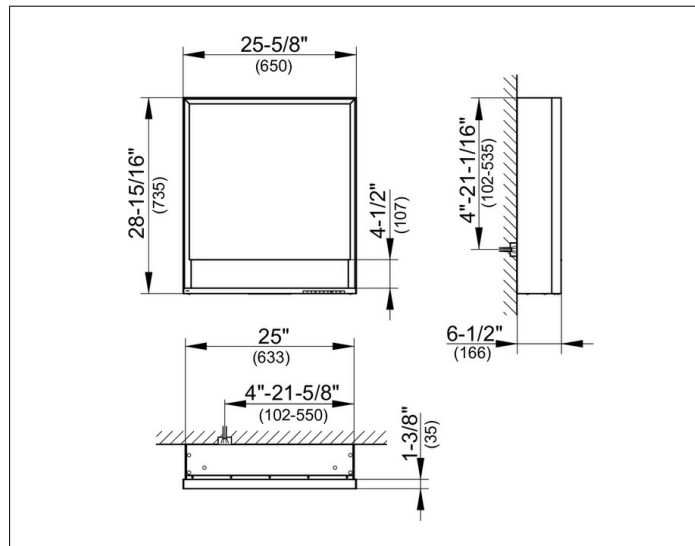

Royal Lumos

14301171151 Mirror cabinet

PRODUCT

DRAWING

PRODUCT ATTRIBUTES

wall mounted,
 adjustable light colour from 2700 kelvin (warm white) to 6500 kelvin (daylight),
 1 hinged double sided crystal mirrored door,
 Body: aluminium silver anodized
 Body panels made from rear-lacquered white glass
 interior rear wall mirrored
 Operation:
 key panel with capacitive touch sensor,
 integrated extension function for e.g. light switch
 Illumination:
 frame lighting and washbasin/shelf light separately,
 infinitely dimmable and can be switched on/off
 LED 54 watt (lifespan > 30.000 hours)
 infinitely dimmable
 EEK: A++, A+, A , 54 kWh/1000h

EQUIPMENT

- 1 socket
- 2 adjustable glass shelves
- storage space across full width
- soft-closing doors

SURFACE

silver anodized/right hand

DIMENSION

650 x 735 x 165 mm

SPECIFICATIONS

KEUCO Royal Lumos Mirror cabinet 14301171151
 High quality Mirror cabinet in elegant design

wall mounted,
 adjustable light colour from 2700 kelvin (warm white) to 6500 kelvin (daylight),
 1 hinged double sided crystal mirrored door,
 Body: aluminium silver anodized
 Body panels and interior rear wall mirrored
 Operation:
 key panel with capacitive touch sensor,
 integrated extension function for e.g. light switch
 Illumination:
 frame lighting and washbasin/shelf light separately,
 infinitely dimmable and can be switched on/off
 LED 54 watt (lifespan > 30.000 hours)
 infinitely dimmable, lamps non-exchangeable

- 1 socket
- 2 adjustable glass shelves
- storage space across full width
- soft-closing door

25-5/8" x 28-15/16" x 6-1/2"

silver anodized/right hand