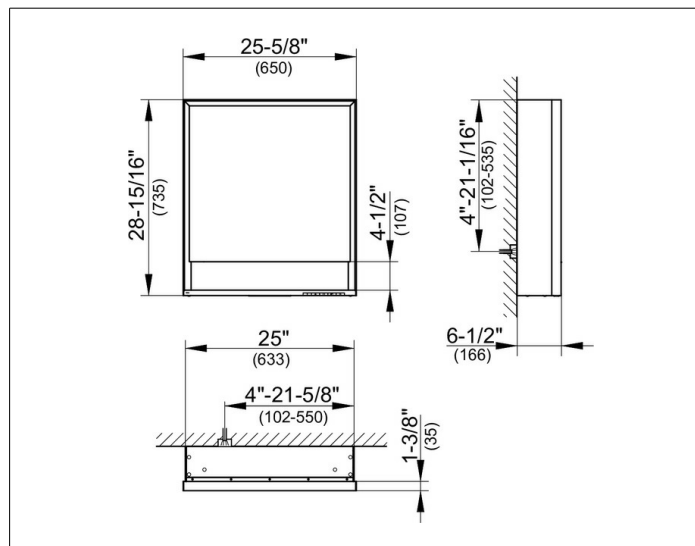

Royal Lumos
14301171251 Mirror cabinet

PRODUCT

DRAWING

PRODUCT ATTRIBUTES

wall mounted,
 adjustable light colour from 2700 kelvin (warm white) to 6500 kelvin (daylight),
 1 hinged double sided crystal mirrored door,
 Body: aluminium silver anodized
 Body panels made from rear-lacquered white glass
 interior rear wall mirrored
 Operation:
 key panel with capacitive touch sensor,
 integrated extension function for e.g. light switch
 Illumination:
 frame lighting and washbasin/shelf light separately,
 infinitely dimmable and can be switched on/off
 LED 54 watt (lifespan > 30.000 hours)
 infinitely dimmable
 EEK: A++, A+, A , 54 kWh/1000h

EQUIPMENT

- 1 socket
- 2 adjustable glass shelves
- storage space across full width
- soft-closing doors

SURFACE

silver anodized/left hand

DIMENSION

650 x 735 x 165 mm

SPECIFICATIONS

KEUCO Royal Lumos Mirror cabinet 14301171251
 High quality Mirror cabinet in elegant design

wall mounted,
 adjustable light colour from 2700 kelvin (warm white) to 6500 kelvin (daylight),
 1 hinged double sided crystal mirrored door,
 Body: aluminium silver anodized
 Body panels and interior rear wall mirrored
 Operation:
 key panel with capacitive touch sensor,
 integrated extension function for e.g. light switch
 Illumination:
 frame lighting and washbasin/shelf light separately,
 infinitely dimmable and can be switched on/off
 LED 54 watt (lifespan > 30.000 hours)
 infinitely dimmable, lamps non-exchangeable

- 1 socket
- 2 adjustable glass shelves
- storage space across full width
- soft-closing door

25-5/8" x 28-15/16" x 6-1/2"

silver anodized/left hand