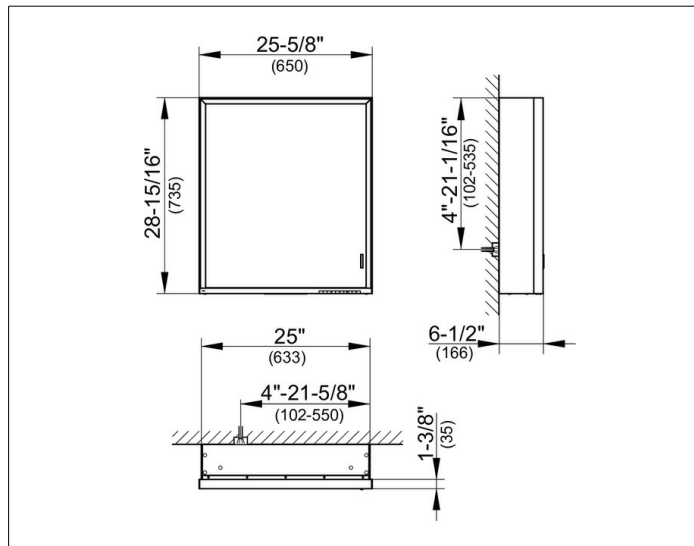

**Royal Lumos**  
**14301172151 Mirror cabinet**

**PRODUCT**

**DRAWING**

**PRODUCT ATTRIBUTES**

wall mounted,  
 adjustable light colour from 2700 kelvin (warm white)  
 to 6500 kelvin (daylight),  
 1 hinged double sided crystal mirrored door,  
 Body: aluminium silver anodized  
 Body panels made from rear-lacquered white glass  
 interior rear wall mirrored  
 Operation:  
 key panel with capacitive touch sensor,  
 integrated extension function for e.g. lighth switch  
 Illumination:  
 frame lighting and washbasin/shelf light separately,  
 infinitely dimmable and can be switched on/off  
 LED 54 watt (lifespan > 30.000 hours)  
 infinitely dimmable  
 EEK: A++, A+, A , 54 kWh/1000h

**EQUIPMENT**

- 1 socket
- 2 adjustable glass shelves
- hidden storage space across full width
- soft-closing doors

**SURFACE**

silver anodized/right hand

**DIMENSION**

650 x 735 x 165 mm