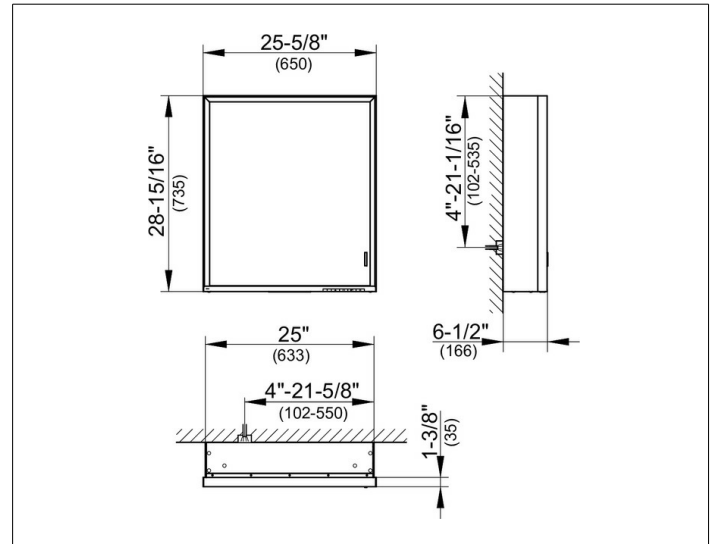

**Royal Lumos**

14301172251 Mirror cabinet

**PRODUCT**

**DRAWING**

**PRODUCT ATTRIBUTES**

wall mounted,  
 adjustable light colour from 2700 kelvin (warm white)  
 to 6500 kelvin (daylight),  
 1 hinged double sided crystal mirrored door,  
 Body: aluminium silver anodized  
 Body panels made from rear-lacquered white glass  
 interior rear wall mirrored  
 Operation:  
 key panel with capacitive touch sensor,  
 integrated extension function for e.g. light switch  
 Illumination:  
 frame lighting and washbasin/shelf light separately,  
 infinitely dimmable and can be switched on/off  
 LED 54 watt (lifespan > 30.000 hours)  
 infinitely dimmable  
 EEK: A++, A+, A , 54 kWh/1000h

**SURFACE**

silver anodized/left hand

**DIMENSION**

650 x 735 x 165 mm