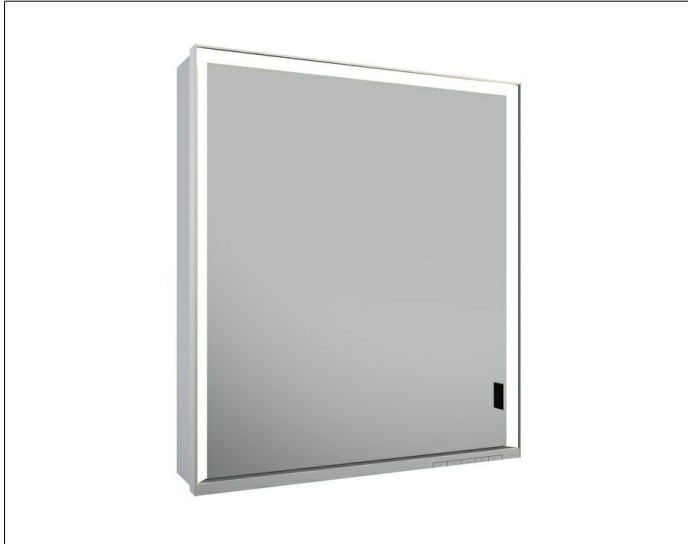

**Royal Lumos**

14301172251 Mirror cabinet

**PRODUCT**

**DRAWING**

**PRODUCT ATTRIBUTES**

wall mounted,  
 adjustable light colour from 2700 kelvin (warm white)  
 to 6500 kelvin (daylight),  
 1 hinged double sided crystal mirrored door,  
 Body: aluminium silver anodized  
 Body panels made from rear-lacquered white glass  
 interior rear wall mirrored  
 Operation:  
 key panel with capacitive touch sensor,  
 integrated extension function for e.g. light switch  
 Illumination:  
 frame lighting and washbasin/shelf light separately,  
 infinitely dimmable and can be switched on/off  
 LED 54 watt (lifespan > 30.000 hours)  
 infinitely dimmable  
 EEK: A++, A+, A , 54 kWh/1000h

**SURFACE**

silver anodized/left hand

**DIMENSION**

650 x 735 x 165 mm