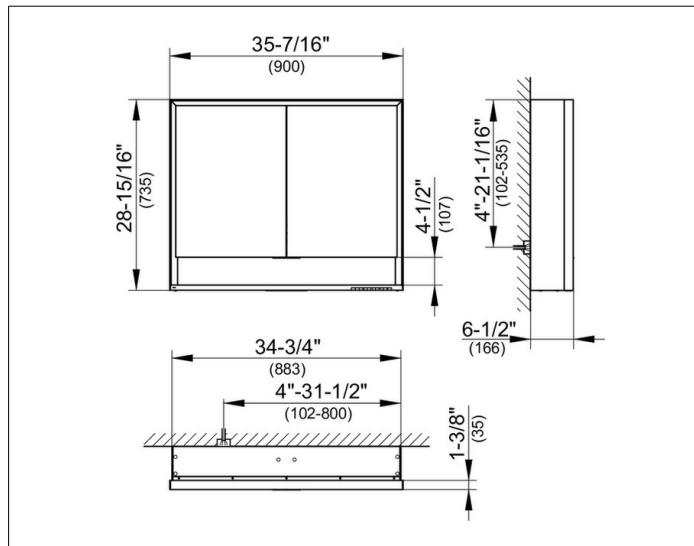

Royal Lumos

14303171351 Mirror cabinet

PRODUCT

DRAWING

PRODUCT ATTRIBUTES

wall mounted,
 adjustable light colour from 2700 kelvin (warm white) to 6500 kelvin (daylight),
 2 hinged double sided crystal mirrored doors,
 Body: aluminium silver anodized
 Body panels made from rear-lacquered white glass
 interior rear wall mirrored
 Operation:
 key panel with capacitive touch sensor,
 integrated extension function for e.g. light switch
 Illumination:
 frame lighting and washbasin/shelf light separately,
 infinitely dimmable and can be switched on/off
 LED 58 watt (lifespan > 30.000 hours)
 infinitely dimmable
 EEK: A++, A+, A , 58 kWh/1000h

EQUIPMENT

- 2 sockets
- 2 x 2 adjustable glass shelves
- storage space across full width
- soft-closing doors

SURFACE

silver anodized

DIMENSION

900 x 735 x 165 mm

SPECIFICATIONS

KEUCO Royal Lumos Mirror cabinet 14303171351
 High quality Mirror cabinet in elegant design

wall mounted,
 adjustable light colour from 2700 kelvin (warm white) to 6500 kelvin (daylight),
 2 hinged double sided crystal mirrored doors,
 Body: aluminium silver anodized
 Body panels and interior rear wall mirrored
 Operation:
 key panel with capacitive touch sensor,
 integrated extension function for e.g. light switch
 Illumination:
 frame lighting and washbasin/shelf light separately,
 infinitely dimmable and can be switched on/off
 LED 58 watt (lifespan > 30.000 hours)
 infinitely dimmable, lamps non-exchangeable

- 2 sockets
- 2 x 2 adjustable glass shelves
- storage space across full width
- soft-closing doors

35-7/16" x 28-15/16" x 6-1/2"

silver anodized