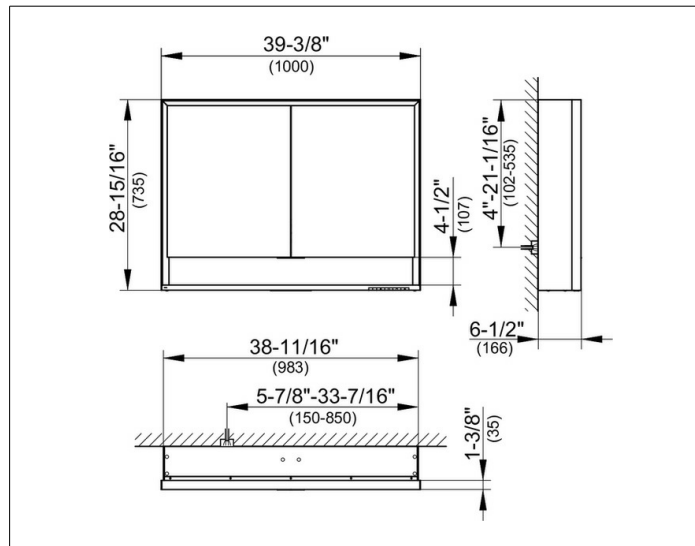

Royal Lumos

14304171351 Mirror cabinet

PRODUCT

DRAWING

PRODUCT ATTRIBUTES

wall mounted,
 adjustable light colour from 2700 kelvin (warm white) to 6500 kelvin (daylight),
 2 hinged double sided crystal mirrored doors,
 Body: aluminium silver anodized
 Body panels made from rear-lacquered white glass
 interior rear wall mirrored
 Operation:
 key panel with capacitive touch sensor,
 integrated extension function for e.g. light switch
 Illumination:
 frame lighting and washbasin/shelf light separately,
 infinitely dimmable and can be switched on/off
 LED 60 watt (lifespan > 30.000 hours)
 infinitely dimmable
 EEK: A++, A+, A , 60 kWh/1000h

EQUIPMENT

- 2 sockets
- 2 x 2 adjustable glass shelves
- storage space across full width
- soft-closing doors

SURFACE

silver anodized

DIMENSION

1000 x 735 x 165 mm

SPECIFICATIONS

KEUCO Royal Lumos Mirror cabinet 14304171351
 High quality Mirror cabinet in elegant design

wall mounted,
 adjustable light colour from 2700 kelvin (warm white) to 6500 kelvin (daylight),
 2 hinged double sided crystal mirrored doors,
 Body: aluminium silver anodized
 Body panels and interior rear wall mirrored

- 2 sockets
- 2 x 2 adjustable glass shelves
- storage space across full width
- soft-closing doors

39-3/8" x 28-15/16" x 6-1/2"

silver anodized