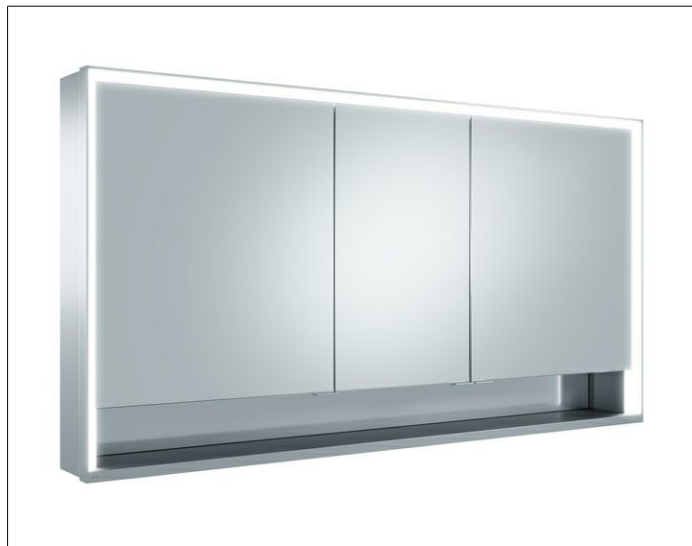

Royal Lumos
14306171351 Mirror cabinet

PRODUCT

DRAWING

EEK: A++, A+, A , 68 kWh/1000h

SURFACE

silver anodized

DIMENSION

1400 x 735 x 165 mm

SPECIFICATIONS

KEUCO Royal Lumos Mirror cabinet 14306171351
 High quality Mirror cabinet in elegant design

wall mounted,
 adjustable light color from 2700 kelvin (warm white)
 to 6500 kelvin (daylight),
 3 hinged double sided crystal mirrored doors,
 Body: aluminium silver anodized
 Body panels and interior rear wall mirrored

Operation:
 key panel with capacitive touch sensor,
 integrated extension function for e.g. lighth switch

Illumination:
 frame lighting and washbasin/shelf light separately,
 infinitely dimmable and can be switched on/off
 LED 68 watt (lifespan > 30.000 hours)
 infinitely dimmable, lamps non-exchangeable

- 2 sockets
- 3 x 2 adjustable glass shelves
- storage space across full width
- soft-closing doors

55-1/8" x 28-15/16" x 6-1/2"

silver anodized