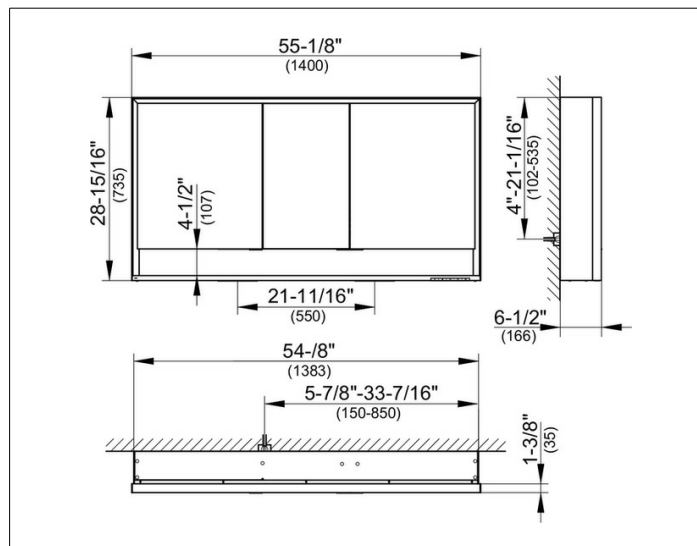

Royal Lumos
14306171351 Mirror cabinet

PRODUCT

DRAWING

EEK: A++, A+, A , 68 kWh/1000h

SURFACE

silver anodized

DIMENSION

1400 x 735 x 165 mm

SPECIFICATIONS

KEUCO Royal Lumos Mirror cabinet 14306171351
 High quality Mirror cabinet in elegant design

wall mounted,
 adjustable light color from 2700 kelvin (warm white)
 to 6500 kelvin (daylight),
 3 hinged double sided crystal mirrored doors,
 Body: aluminium silver anodized
 Body panels and interior rear wall mirrored

- 2 sockets
- 3 x 2 adjustable glass shelves
- storage space across full width
- soft-closing doors

55-1/8" x 28-15/16" x 6-1/2"

silver anodized