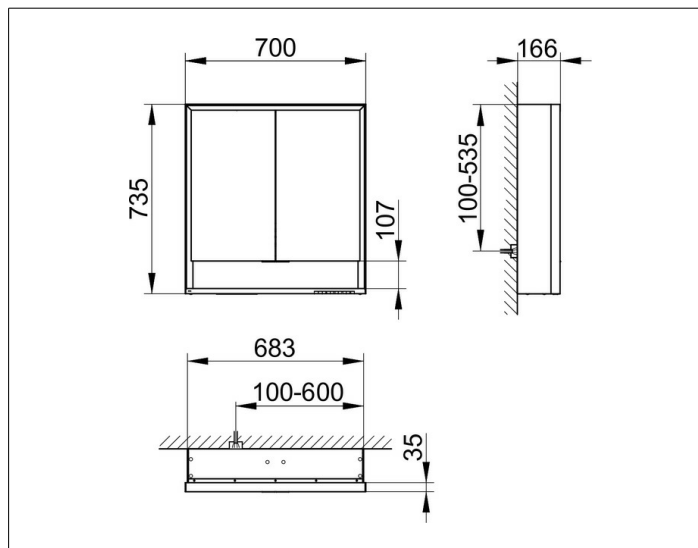

**Royal Lumos**

14307171331 Mirror cabinet

**PRODUCT**

**DRAWING**

**PRODUCT ATTRIBUTES**

wall mounted,  
 adjustable light colour from 2700 kelvin (warm white)  
 to 6500 kelvin (daylight),  
 2 hinged double sided crystal mirrored doors,  
 Body: aluminium silver anodized  
 Body panels made from rear-lacquered white glass  
 interior rear wall mirrored  
 Operation:  
 key panel with capacitive touch sensor,  
 integrated extension function for e.g. light switch  
 Illumination:  
 frame lighting and washbasin/shelf light separately,  
 infinitely dimmable and can be switched on/off  
 LED 55 watt (lifespan > 30.000 hours)  
 infinitely dimmable  
 EEK: C , 55 kWh/1000h

**EQUIPMENT**

- 1 shaver socket
- 2 x 2 adjustable glass shelves
- storage space across full width
- soft-closing doors

**SURFACE**

silver anodized

**DIMENSION**

700 x 735 x 165 mm