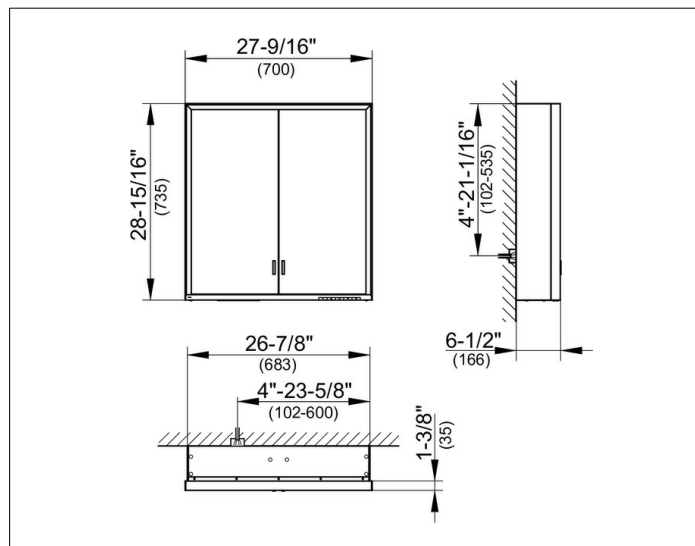

**Royal Lumos**

14307172351 Mirror cabinet

**PRODUCT**

**DRAWING**

**PRODUCT ATTRIBUTES**

wall mounted,  
 adjustable light colour from 2700 kelvin (warm white)  
 to 6500 kelvin (daylight),  
 2 hinged double sided crystal mirrored doors,  
 Body: aluminium silver anodized  
 Body panels made from rear-lacquered white glass  
 interior rear wall mirrored  
 Operation:  
 key panel with capacitive touch sensor,  
 integrated extension function for e.g. light switch  
 Illumination:  
 frame lighting and washbasin/shelf light separately,  
 infinitely dimmable and can be switched on/off  
 LED 55 watt (lifespan > 30.000 hours)  
 infinitely dimmable  
 EEK: A++, A+, A , 55 kWh/1000h

**EQUIPMENT**

- 2 sockets
- 2 x 2 adjustable glass shelves
- hidden storage space across full width
- soft-closing doors

**SURFACE**

silver anodized

**DIMENSION**

700 x 735 x 165 mm