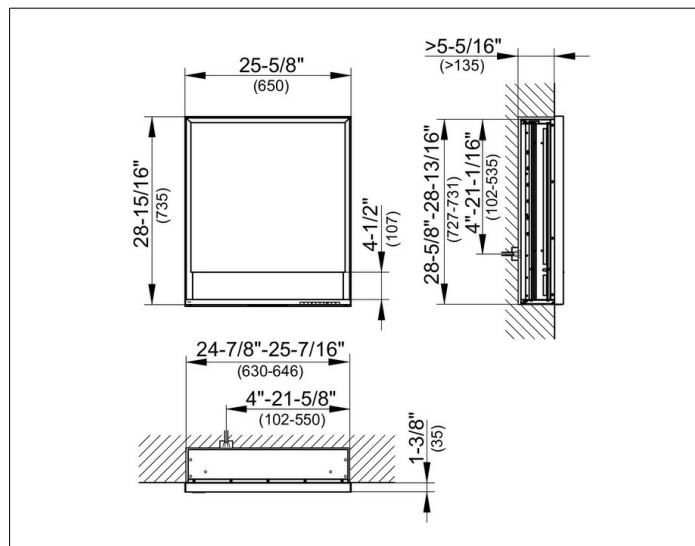

Royal Lumos
14311171151 Mirror cabinet

PRODUCT

DRAWING

PRODUCT ATTRIBUTES

for recessed installation,
 adjustable light colour from 2700 kelvin (warm white)
 to 6500 kelvin (daylight),
 1 hinged double sided crystal mirrored door,
 Body: aluminium silver anodized
 interior rear wall mirrored
 Operation:
 key panel with capacitive touch sensor,
 integrated extension function for e.g. light switch
 Illumination:
 frame lighting and washbasin/shelf light separately,
 infinitely dimmable and can be switched on/off
 LED 54 watt (lifespan > 30.000 hours)
 infinitely dimmable
 EEK: A++, A+, A , 54 kWh/1000h

EQUIPMENT

- 1 socket
- 2 adjustable glass shelves
- storage space across full width
- soft-closing doors

SURFACE

silver anodized/right hand

DIMENSION

650 x 735 x 165 mm

SPECIFICATIONS

KEUCO Royal Lumos Mirror cabinet 14311171151
 High quality Mirror cabinet in elegant design

for recessed installation,
 adjustable light colour from 2700 kelvin (warm white)
 to 6500 kelvin (daylight),
 1 hinged double sided crystal mirrored door,
 Body: aluminium silver anodized
 interior rear wall mirrored
 Operation:
 key panel with capacitive touch sensor,
 integrated extension function for e.g. light switch

25-5/8" x 28-15/16" x 6-1/2"

silver anodized/right hand