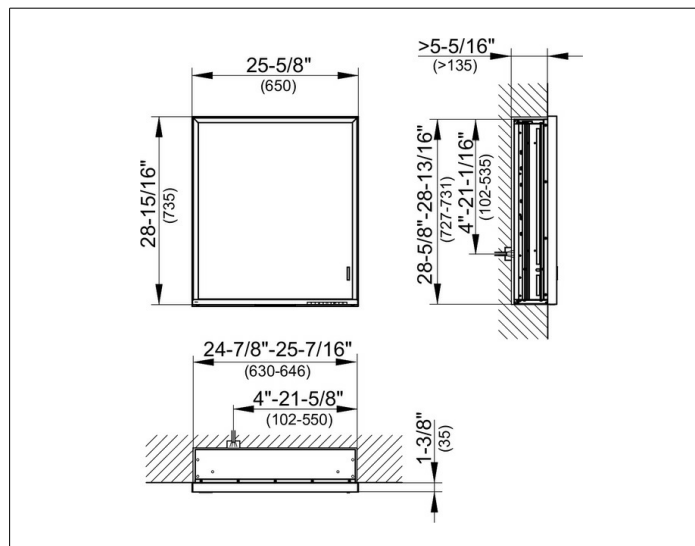

**Royal Lumos**  
**14311172251 Mirror cabinet**

**PRODUCT**

**DRAWING**

**PRODUCT ATTRIBUTES**

for recessed installation,  
 adjustable light colour from 2700 kelvin (warm white)  
 to 6500 kelvin (daylight),  
 1 hinged double sided crystal mirrored door,  
 Body: aluminium silver anodized  
 interior rear wall mirrored  
 Operation:  
 key panel with capacitive touch sensor,  
 integrated extension function for e.g. light switch  
 Illumination:  
 frame lighting and washbasin/shelf light separately,  
 infinitely dimmable and can be switched on/off  
 LED 54 watt (lifespan > 30.000 hours)  
 infinitely dimmable  
 EEK: A++, A+, A , 54 kWh/1000h

**EQUIPMENT**

- 1 socket
- 2 adjustable glass shelves
- hidden storage space across full width
- soft-closing doors

**SURFACE**

silver anodized/left hand

**DIMENSION**

650 x 735 x 165 mm