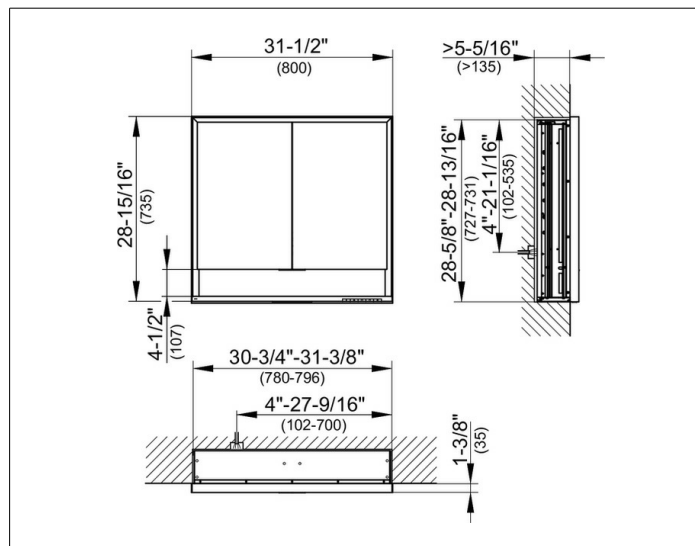

Royal Lumos
14312171351 Mirror cabinet

PRODUCT

DRAWING

PRODUCT ATTRIBUTES

for recessed installation,
 adjustable light colour from 2700 kelvin (warm white)
 to 6500 kelvin (daylight),
 2 hinged double sided crystal mirrored doors,
 Body: aluminium silver anodized
 interior rear wall mirrored
 Operation:
 key panel with capacitive touch sensor,
 integrated extension function for e.g. light switch
 Illumination:
 frame lighting and washbasin/shelf light separately,
 infinitely dimmable and can be switched on/off
 LED 56 watt (lifespan > 30.000 hours)
 infinitely dimmable
 EEK: A++, A+, A , 56 kWh/1000h

EQUIPMENT

- 2 sockets
- 2 x 2 adjustable glass shelves
- storage space across full width
- soft-closing doors

SURFACE

silver anodized

DIMENSION

800 x 735 x 165 mm

SPECIFICATIONS

KEUCO Royal Lumos Mirror cabinet 14312171351
 High quality Mirror cabinet in elegant design

for recessed installation,
 adjustable light colour from 2700 kelvin (warm white)
 to 6500 kelvin (daylight),
 2 hinged double sided crystal mirrored doors,
 Body: aluminium silver anodized
 interior rear wall mirrored

- 2 sockets
- 2 x 2 adjustable glass shelves
- storage space across full width
- soft-closing doors

31-1/2" x 28-15/16" x 6-1/2"

silver anodized