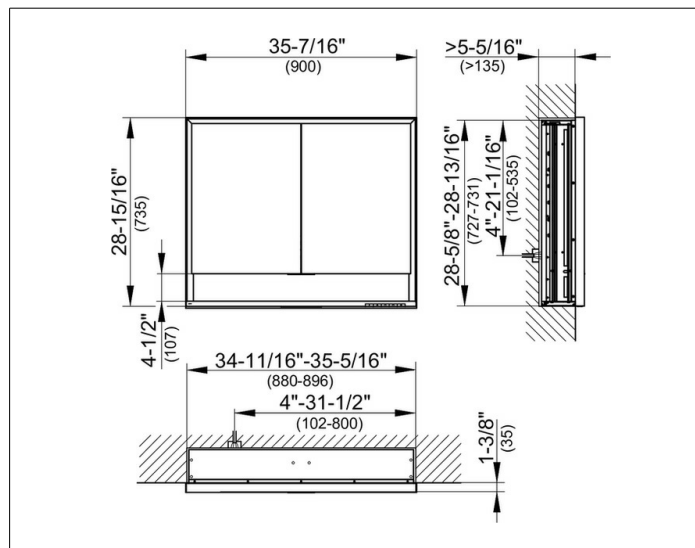

Royal Lumos
14313171351 Mirror cabinet

PRODUCT

DRAWING

PRODUCT ATTRIBUTES

for recessed installation,
 adjustable light colour from 2700 kelvin (warm white)
 to 6500 kelvin (daylight),
 2 hinged double sided crystal mirrored doors,
 Body: aluminium silver anodized
 interior rear wall mirrored
 Operation:
 key panel with capacitive touch sensor,
 integrated extension function for e.g. lighth switch
 Illumination:
 frame lighting and washbasin/shelf light separately,
 infinitely dimmable and can be switched on/off
 LED 58 watt (lifespan > 30.000 hours)
 infinitely dimmable
 EEK: A++, A+, A , 58 kWh/1000h

EQUIPMENT

- 2 sockets
- 2 x 2 adjustable glass shelves
- storage space across full width
- soft-closing doors

SURFACE

silver anodized

DIMENSION

900 x 735 x 165 mm

SPECIFICATIONS

KEUCO Royal Lumos Mirror cabinet 14313171351
 High quality Mirror cabinet in elegant design

for recessed installation,
 adjustable light colour from 2700 kelvin (warm white)
 to 6500 kelvin (daylight),
 2 hinged double sided crystal mirrored doors,
 Body: aluminium silver anodized
 interior rear wall mirrored

- 2 sockets
- 2 x 2 adjustable glass shelves
- storage space across full width
- soft-closing doors

35-7/16 x 28-15/16 x 6-1/2"

silver anodized