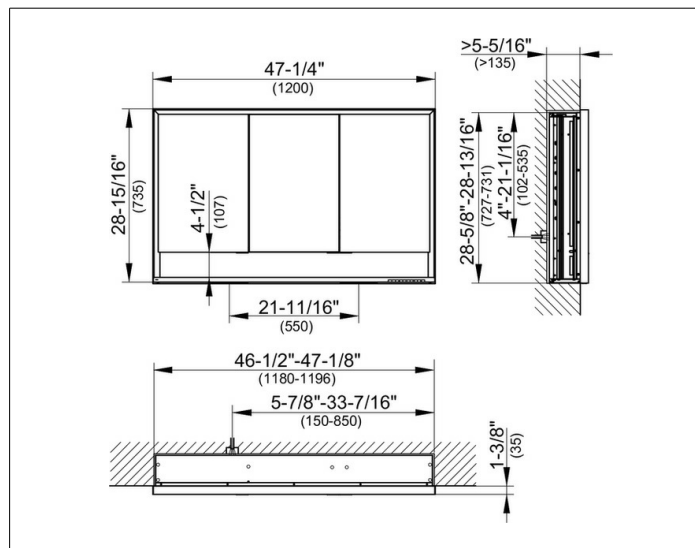

Royal Lumos
14315171351 Mirror cabinet

PRODUCT

DRAWING

PRODUCT ATTRIBUTES

for recessed installation,
 adjustable light colour from 2700 kelvin (warm white)
 to 6500 kelvin (daylight),
 3 hinged double sided crystal mirrored doors,
 Body: aluminium silver anodized
 interior rear wall mirrored
 Operation:
 key panel with capacitive touch sensor,
 integrated extension function for e.g. lighth switch
 Illumination:
 frame lighting and washbasin/shelf light separately,
 infinitely dimmable and can be switched on/off
 LED 65 watt (lifespan > 30.000 hours)
 infinitely dimmable
 EEK: A++, A+, A , 65 kWh/1000h

EQUIPMENT

- 2 sockets
- 3 x 2 adjustable glass shelves
- storage space across full width
- soft-closing doors

SURFACE

silver anodized

DIMENSION

1200 x 735 x 165 mm

SPECIFICATIONS

KEUCO Royal Lumos Mirror cabinet 14315171351
 High quality Mirror cabinet in elegant design

for recessed installation,
 adjustable light colour from 2700 kelvin (warm white)
 to 6500 kelvin (daylight),
 3 hinged double sided crystal mirrored doors,
 Body: aluminium silver anodized
 interior rear wall mirrored
 Operation:
 key panel with capacitive touch sensor,
 integrated extension function for e.g. lighth switch

47-1/4" x 28-15/16" x 6-1/2"

silver anodized