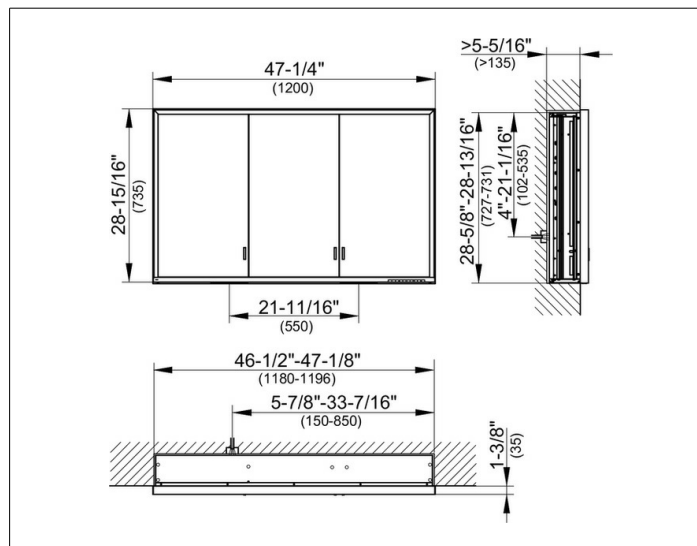

**Royal Lumos**  
**14315172351 Mirror cabinet**

**PRODUCT**

**DRAWING**

**PRODUCT ATTRIBUTES**

for recessed installation,  
 adjustable light colour from 2700 kelvin (warm white)  
 to 6500 kelvin (daylight),  
 3 hinged double sided crystal mirrored doors,  
 Body: aluminium silver anodized  
 interior rear wall mirrored  
 Operation:  
 key panel with capacitive touch sensor,  
 integrated extension function for e.g. lighth switch  
 Illumination:  
 frame lighting and washbasin/shelf light separately,  
 infinitely dimmable and can be switched on/off  
 LED 65 watt (lifespan > 30.000 hours)  
 infinitely dimmable  
 EEK: A++, A+, A , 65 kWh/1000h

**EQUIPMENT**

- 2 sockets
- 3 x 2 adjustable glass shelves
- hidden storage space across full width
- soft-closing doors

**SURFACE**

silver anodized

**DIMENSION**

1200 x 735 x 165 mm