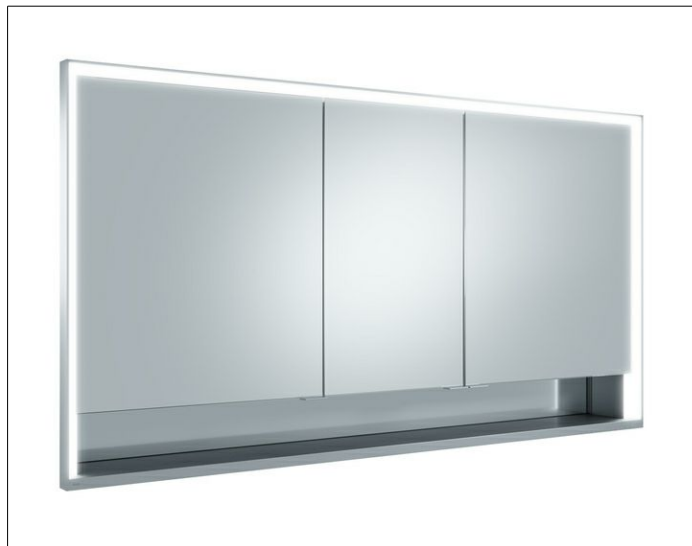

**Royal Lumos**  
**14316171351 Mirror cabinet**

**PRODUCT**

**DRAWING**

EEK: A++, A+, A , 68 kWh/1000h

**SURFACE**

silver anodized

**DIMENSION**

1400 x 735 x 165 mm

**SPECIFICATIONS**

KEUCO Royal Lumos Mirror cabinet 14316171351  
 High quality Mirror cabinet in elegant design

for recessed installation,  
 adjustable light color from 2700 kelvin (warm white)  
 to 6500 kelvin (daylight),  
 3 hinged double sided crystal mirrored doors,  
 Body: aluminium silver anodized  
 interior rear wall mirrored

Operation:  
 key panel with capacitive touch sensor,  
 integrated extension function for e.g. lighth switch

Illumination:  
 frame lighting and washbasin/shelf light separately,  
 infinitely dimmable and can be switched on/off  
 LED 68 watt (lifespan > 30.000 hours)  
 infinitely dimmable

- 2 sockets
- 3 x 2 adjustable glass shelves
- storage space across full width
- soft-closing doors

55-1/8" x 28-15/16" x 6-1/2"

silver anodized