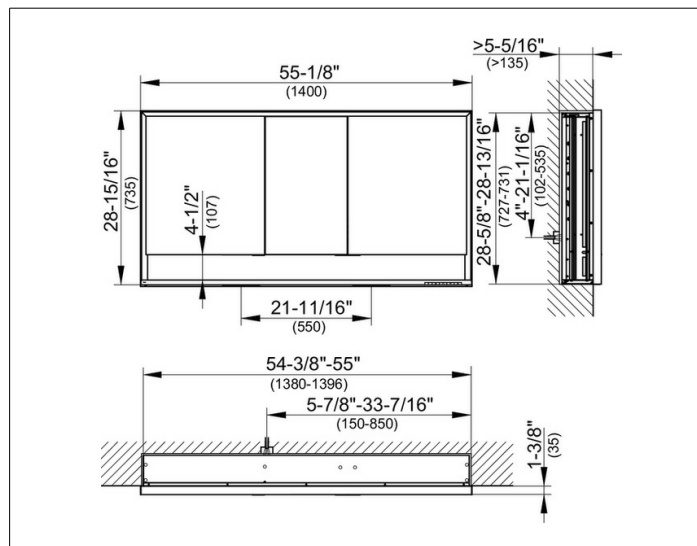

**Royal Lumos**  
**14316171351 Mirror cabinet**

**PRODUCT**

**DRAWING**

EEK: A++, A+, A , 68 kWh/1000h

**SURFACE**

silver anodized

**DIMENSION**

1400 x 735 x 165 mm

**SPECIFICATIONS**

KEUCO Royal Lumos Mirror cabinet 14316171351  
 High quality Mirror cabinet in elegant design

for recessed installation,  
 adjustable light color from 2700 kelvin (warm white)  
 to 6500 kelvin (daylight),  
 3 hinged double sided crystal mirrored doors,  
 Body: aluminium silver anodized  
 interior rear wall mirrored

Operation:  
 key panel with capacitive touch sensor,  
 integrated extension function for e.g. lighth switch

Illumination:  
 frame lighting and washbasin/shelf light separately,  
 infinitely dimmable and can be switched on/off  
 LED 68 watt (lifespan > 30.000 hours)  
 infinitely dimmable

- 2 sockets
- 3 x 2 adjustable glass shelves
- storage space across full width
- soft-closing doors

55-1/8" x 28-15/16" x 6-1/2"

silver anodized