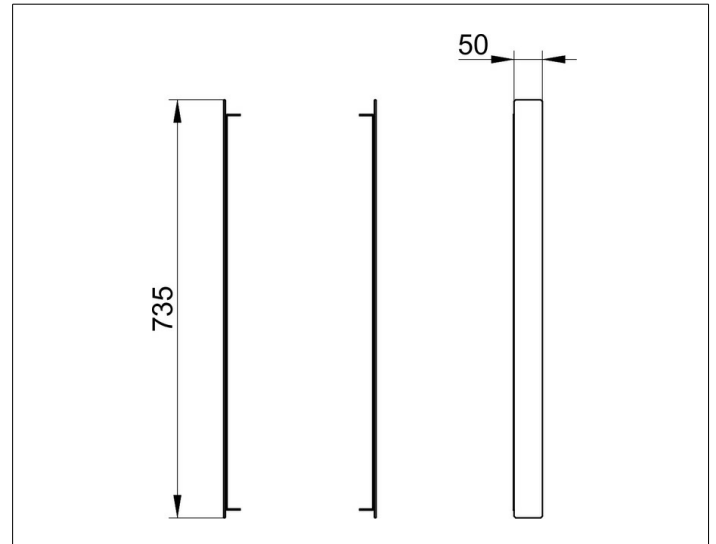

Royal Lumos

1439400001 Side kit

PRODUCT

DRAWING

PRODUCT ATTRIBUTES

for converting Royal Lumos mirror cabinets
 from recessed to semi-recessed installation,
 with mirrored side panels, to be mounted lateral
 consisting of:
 - 2 side panels (left + right) included
 with fastening tab
 - Assembly instruction
 EEK: C ,

SURFACE

mirrored

DIMENSION

50 x 735 x 3 mm