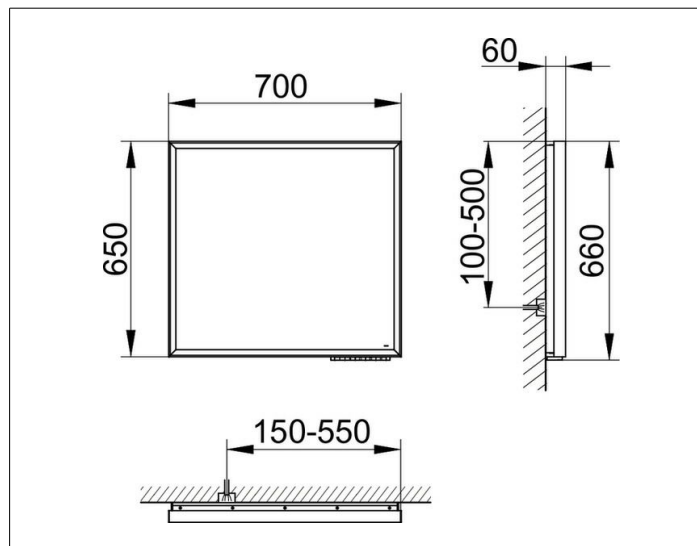

Royal Lumos
14597132000 Light mirror

PRODUCT

DRAWING

PRODUCT ATTRIBUTES

adjustable light colour from 2700 kelvin (warm white) to 6500 kelvin (daylight),

continuous aluminium frame, silver anodized

Operation:

EEK: C , 50 kWh/1000h

SURFACE

50 watt

DIMENSION

700 x 650 x 60 mm