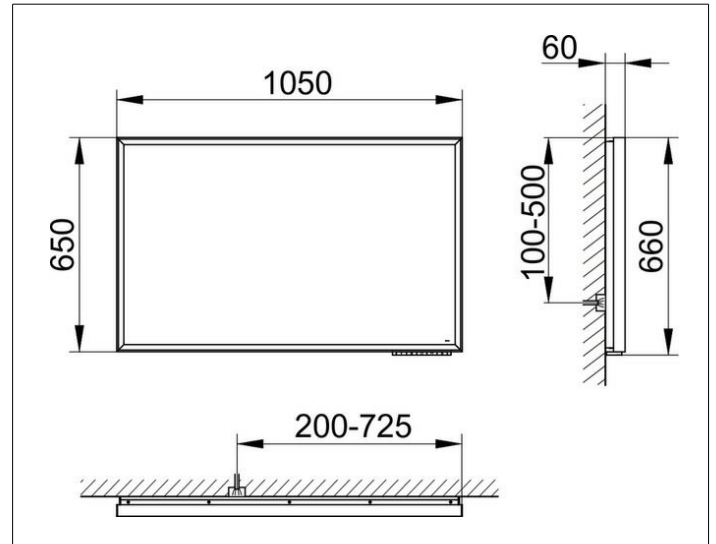

Royal Lumos
14597134000 Light mirror

PRODUCT

DRAWING

PRODUCT ATTRIBUTES

adjustable light colour from 2700 kelvin (warm white) to 6500 kelvin (daylight),

continuous aluminium frame, silver anodized

Operation:

key panel with capacitive touch sensor,
 integrated extension function for e.g. light switch

Illumination:

LED (lifespan > 30.000 hours)

Frame lighting and washbasin lighting

infinitely dimmable and can be switched on/off

EEK: C , 62 kWh/1000h

SURFACE

62 watt

DIMENSION

1050 x 650 x 60 mm