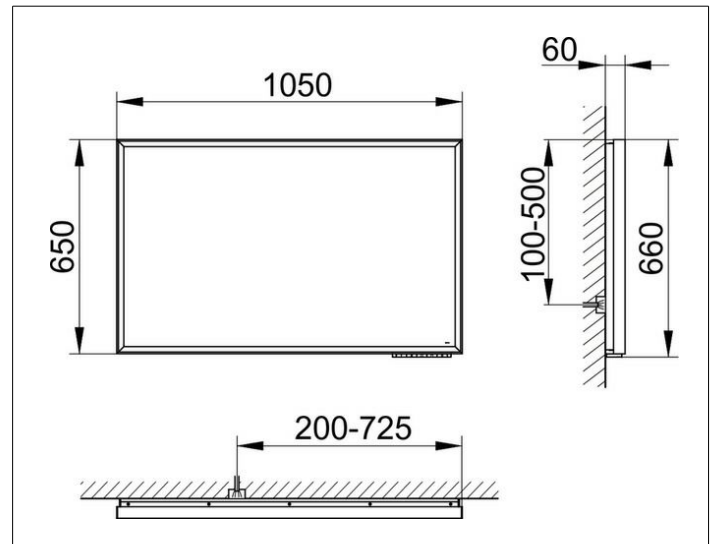

Royal Lumos
14597134003 Light mirror

PRODUCT

DRAWING

PRODUCT ATTRIBUTES

adjustable light colour from 2700 kelvin (warm white) to 6500 kelvin (daylight),
 continuous aluminium frame, black-anodized
 Operation:
 key panel with capacitive touch sensor,
 DALI controlled
 Illumination:
 LED (lifespan > 30.000 hours)
 frame light and washbasin light infinitely dimmable
 and can switched on/off
 EEK: C , 62 kWh/1000h

SURFACE

black anodized

DIMENSION

1050 x 650 x 60 mm