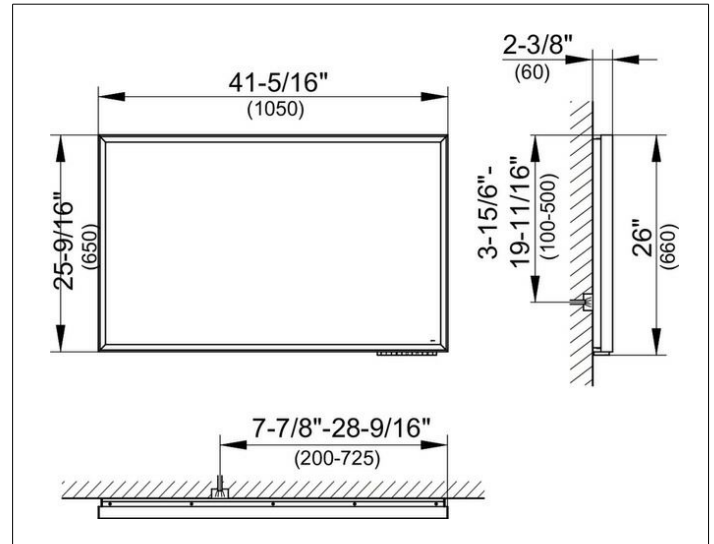

Royal Lumos
14597134050 Light mirror

PRODUCT

DRAWING

PRODUCT ATTRIBUTES

adjustable light colour from 2700 kelvin (warm white) to 6500 kelvin (daylight),
 continuous aluminium frame, silver anodized
 Operation:
 key panel with capacitive touch sensor,
 integrated extension function for e.g. light switch
 Illumination:
 LED (lifespan > 30.000 hours)
 Frame lighting and washbasin lighting
 infinitely dimmable and can be switched on/off

SURFACE

black anodized

DIMENSION

1050 x 650 x 60 mm