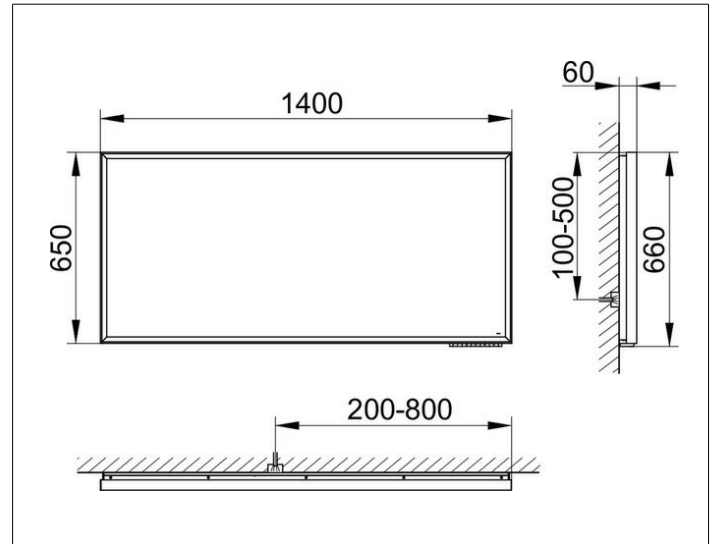

Royal Lumos
14597135003 Light mirror

PRODUCT

DRAWING

PRODUCT ATTRIBUTES

adjustable light colour from 2700 kelvin (warm white) to 6500 kelvin (daylight),
 continuous aluminium frame, black-anodized
 Operation:
 key panel with capacitive touch sensor,
 DALI controlled
 Illumination:
 LED (lifespan > 30.000 hours)
 frame light and washbasin light infinitely dimmable
 and can switched on/off
 EEK: C , 77 kWh/1000h

SURFACE

black anodized

DIMENSION

1400 x 650 x 60 mm