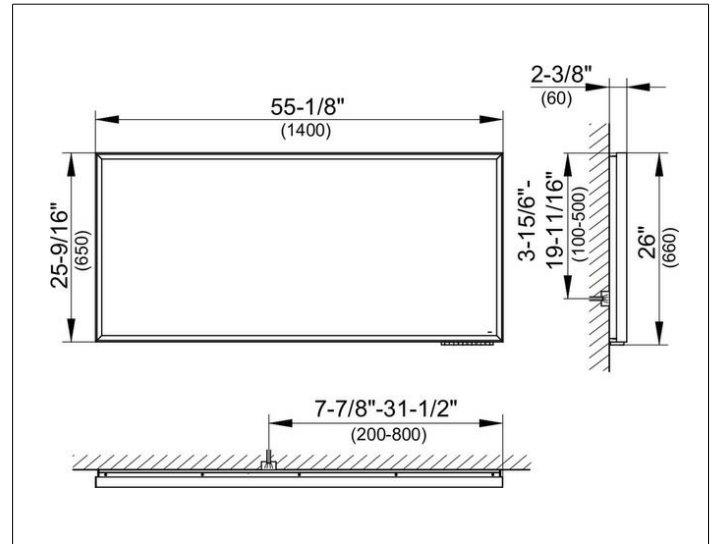

Royal Lumos
14597135050 Light mirror

PRODUCT

DRAWING

PRODUCT ATTRIBUTES

adjustable light colour from 2700 kelvin (warm white) to 6500 kelvin (daylight),
 continuous aluminium frame, silver anodized
 Operation:
 key panel with capacitive touch sensor,
 integrated extension function for e.g. light switch
 Illumination:
 LED (lifespan > 30.000 hours)
 Frame lighting and washbasin lighting
 infinitely dimmable and can be switched on/off

SURFACE

black anodized

DIMENSION

1400 x 650 x 60 mm