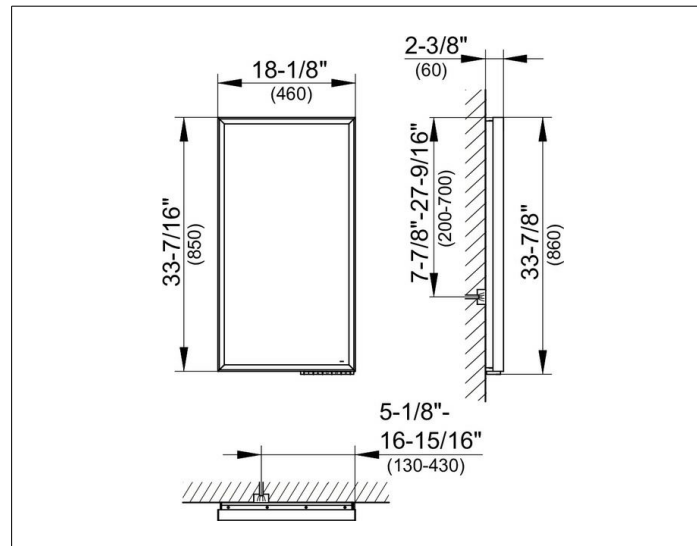

**Royal Lumos**  
**14597171050 Light mirror**

**PRODUCT**

**DRAWING**

**PRODUCT ATTRIBUTES**

adjustable light colour from 2700 kelvin (warm white) to 6500 kelvin (daylight),

continuous aluminium frame, silver anodized

**DIMENSION**

460 x 850 x 60 mm