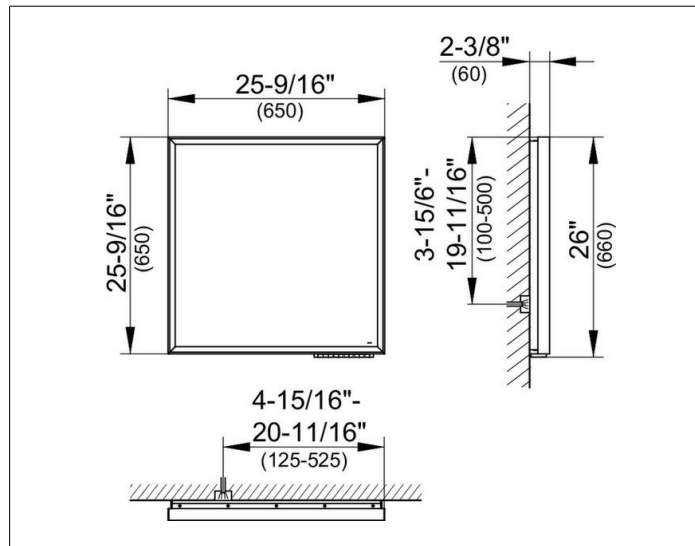

Royal Lumos
14597171550 Light mirror

PRODUCT

DRAWING

PRODUCT ATTRIBUTES

adjustable light colour from 2700 kelvin (warm white) to 6500 kelvin (daylight),

continuous aluminium frame, silver anodized

Operation:

DIMENSION

650 x 650 x 60 mm