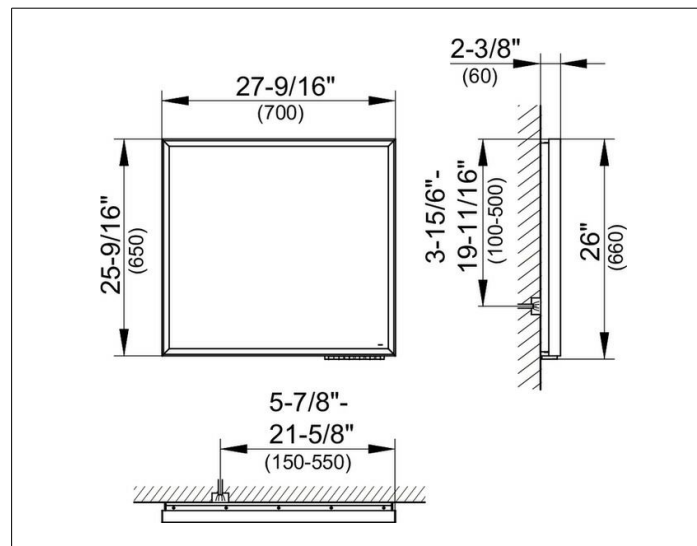

**Royal Lumos**  
**14597172050 Light mirror**

**PRODUCT**

**DRAWING**

**PRODUCT ATTRIBUTES**

adjustable light colour from 2700 kelvin (warm white) to 6500 kelvin (daylight),

continuous aluminium frame, silver anodized

**DIMENSION**

700 x 650 x 60 mm