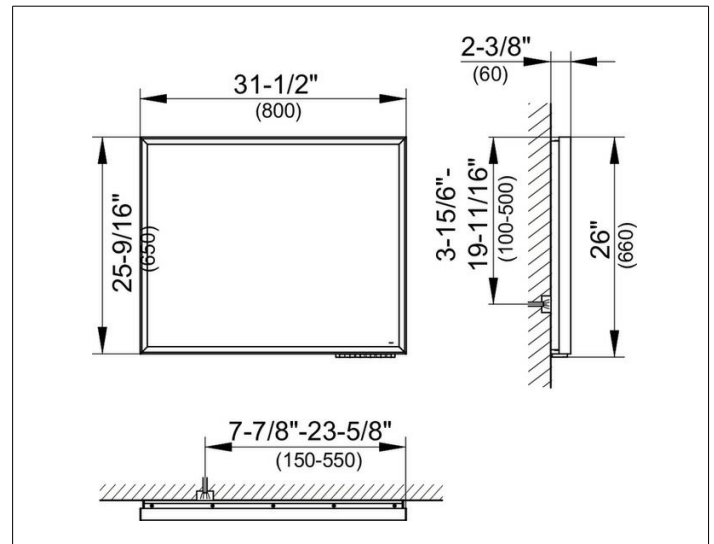

Royal Lumos
14597172550 Light mirror

PRODUCT

DRAWING

PRODUCT ATTRIBUTES

adjustable light colour from 2700 kelvin (warm white) to 6500 kelvin (daylight),

continuous aluminium frame, silver anodized

Operation:

DIMENSION

800 x 650 x 60 mm