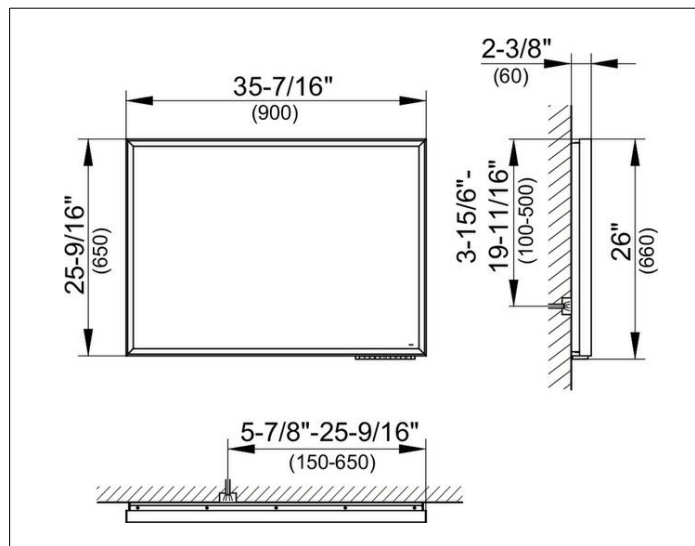

Royal Lumos
14597173050 Light mirror

PRODUCT

DRAWING

PRODUCT ATTRIBUTES

adjustable light colour from 2700 kelvin (warm white) to 6500 kelvin (daylight),

continuous aluminium frame, silver anodized

Operation:

DIMENSION

900 x 650 x 60 mm