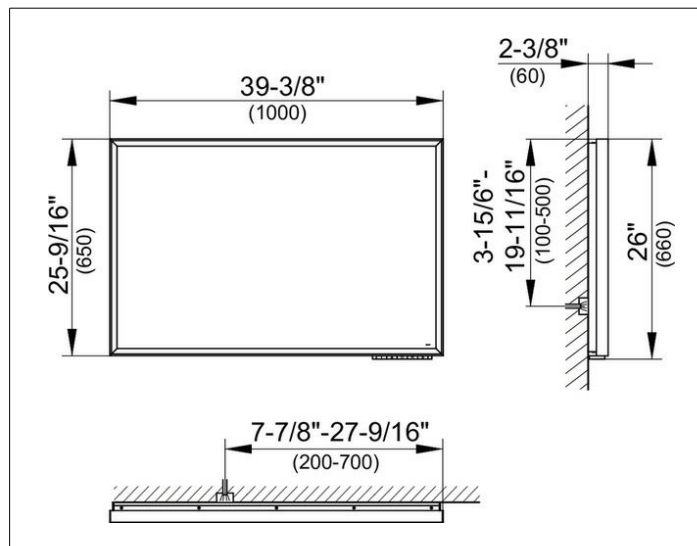

Royal Lumos
14597173550 Light mirror

PRODUCT

DRAWING

PRODUCT ATTRIBUTES

adjustable light colour from 2700 kelvin (warm white) to 6500 kelvin (daylight),

continuous aluminium frame, silver anodized

Operation:

DIMENSION

1000 x 650 x 60 mm