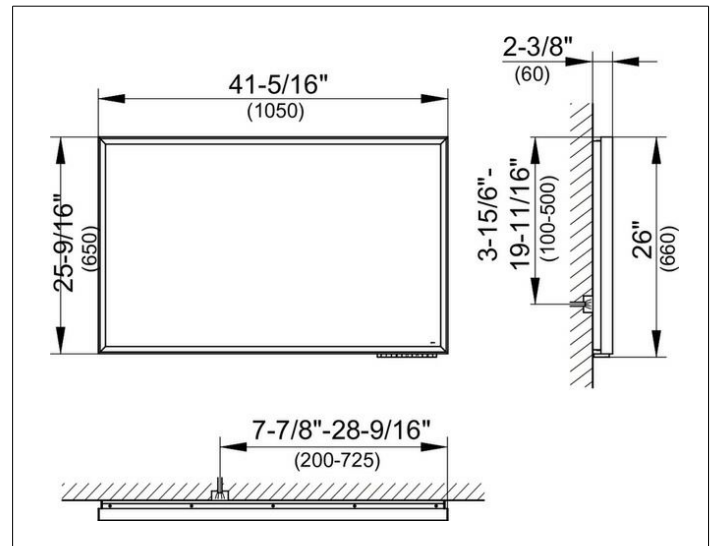

Royal Lumos

14597174050 Light mirror

PRODUCT

DRAWING

PRODUCT ATTRIBUTES

adjustable light colour from 2700 kelvin (warm white) to 6500 kelvin (daylight),

continuous aluminium frame, silver anodized

Operation:

DIMENSION

1050 x 650 x 60 mm