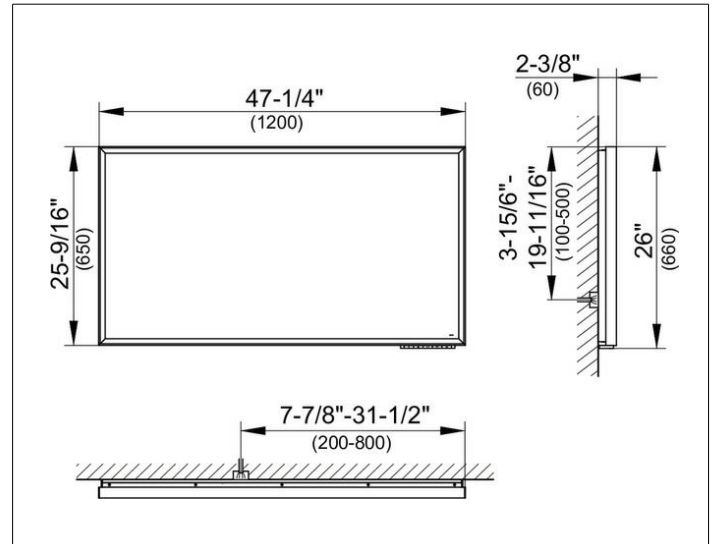

Royal Lumos
14597174550 Light mirror

PRODUCT

DRAWING

PRODUCT ATTRIBUTES

adjustable light colour from 2700 kelvin (warm white) to 6500 kelvin (daylight),
 continuous aluminium frame, silver anodized
 Operation:
 key panel with capacitive touch sensor,
 integrated extension function for e.g. light switch
 Illumination:
 LED (lifespan > 30.000 hours)
 Frame lighting and washbasin lighting
 infinitely dimmable and can be switched on/off

DIMENSION

1200 x 650 x 60 mm