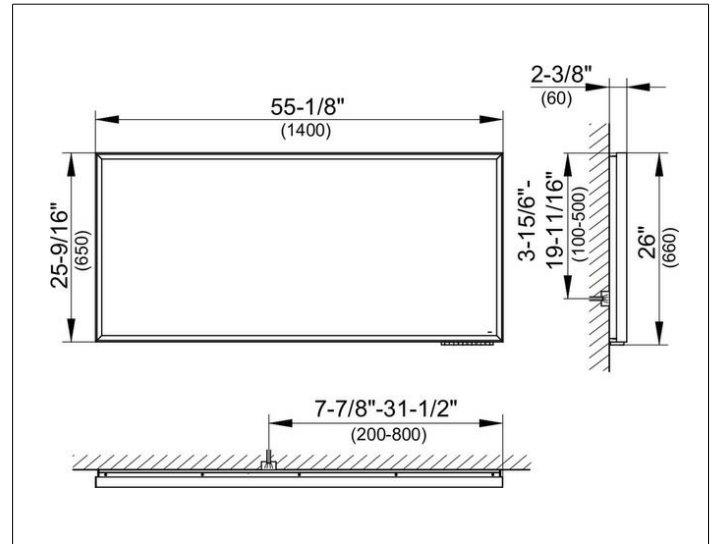

**Royal Lumos**  
**14597175050 Light mirror**

**PRODUCT**

**DRAWING**

**PRODUCT ATTRIBUTES**

adjustable light colour from 2700 kelvin (warm white) to 6500 kelvin (daylight),  
 continuous aluminium frame, silver anodized  
 Operation:  
 key panel with capacitive touch sensor,  
 integrated extension function for e.g. light switch  
 Illumination:  
 LED (lifespan > 30.000 hours)  
 Frame lighting and washbasin lighting  
 infinitely dimmable and can be switched on/off

**DIMENSION**

1400 x 650 x 60 mm