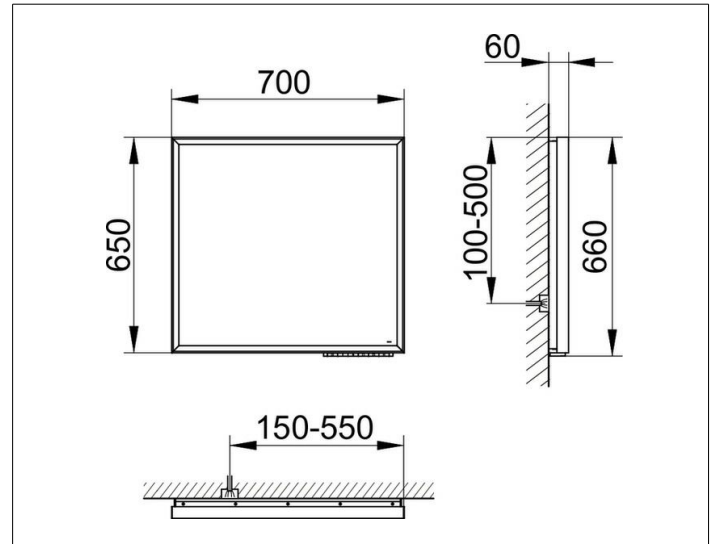

**Royal Lumos**

14598132003 Light mirror

**PRODUCT**

**DRAWING**

**PRODUCT ATTRIBUTES**

with mirror heating (placed in the middle),  
 adjustable light colour from 2700 kelvin (warm white)  
 to 6500 kelvin (daylight),  
 continuous aluminium frame, black-anodized  
 Operation:  
 key panel with capacitive touch sensor,  
 DALI controlled  
 Mirror heating:  
 automatic switch-off is performed after 20 minutes  
 Illumination:  
 LED (lifespan > 30.000 hours)  
 frame light and washbasin light infinitely dimmable  
 and can be switched on/off  
 EEK: C , 50 kWh/1000h

**SURFACE**

50 watt + 41 watt

**DIMENSION**

700 x 650 x 60 mm