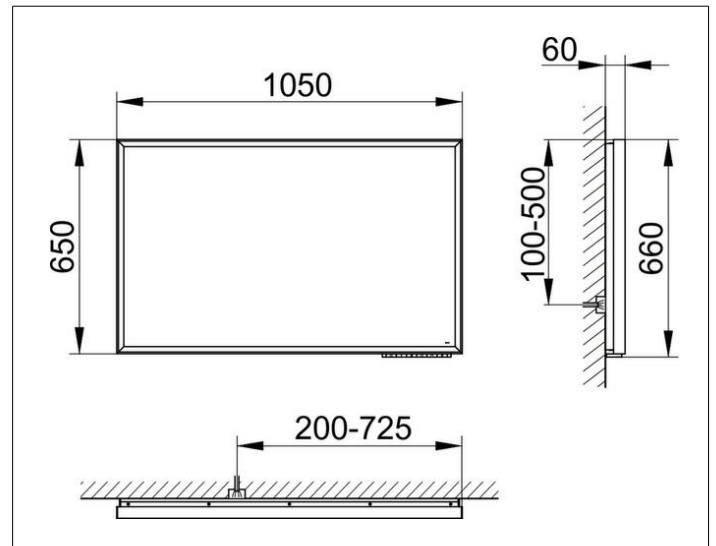

**Royal Lumos**  
**14598134003 Light mirror**

**PRODUCT**

**DRAWING**

**PRODUCT ATTRIBUTES**

with mirror heating (placed in the middle),  
 adjustable light colour from 2700 kelvin (warm white)  
 to 6500 kelvin (daylight),  
 continuous aluminium frame, black-anodized  
 Operation:  
 key panel with capacitive touch sensor,  
 DALI controlled  
 Mirror heating:  
 automatic switch-off is performed after 20 minutes  
 Illumination:  
 LED (lifespan > 30.000 hours)  
 frame light and washbasin light infinitely dimmable  
 and can be switched on/off  
 EEK: C , 62 kWh/1000h

**SURFACE**

62 watt + 65 watt

**DIMENSION**

1050 x 650 x 60 mm