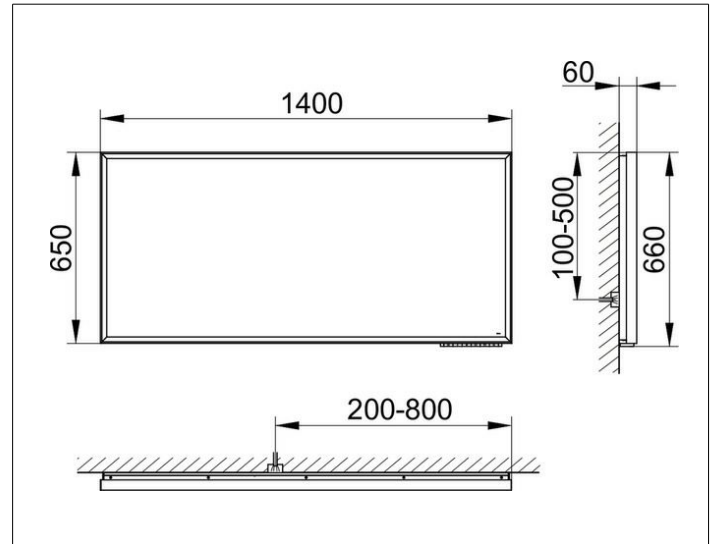

Royal Lumos
14598135003 Light mirror

PRODUCT

DRAWING

PRODUCT ATTRIBUTES

with mirror heating (placed in the middle),
 adjustable light colour from 2700 kelvin (warm white)
 to 6500 kelvin (daylight),
 continuous aluminium frame, black-anodized
 Operation:
 key panel with capacitive touch sensor,
 DALI controlled
 Mirror heating:
 automatic switch-off is performed after 20 minutes
 Illumination:
 LED (lifespan > 30.000 hours)
 frame light and washbasin light infinitely dimmable
 and can be switched on/off
 EEK: C , 77 kWh/1000h

SURFACE

77 watt + 90 watt

DIMENSION

1400 x 650 x 60 mm