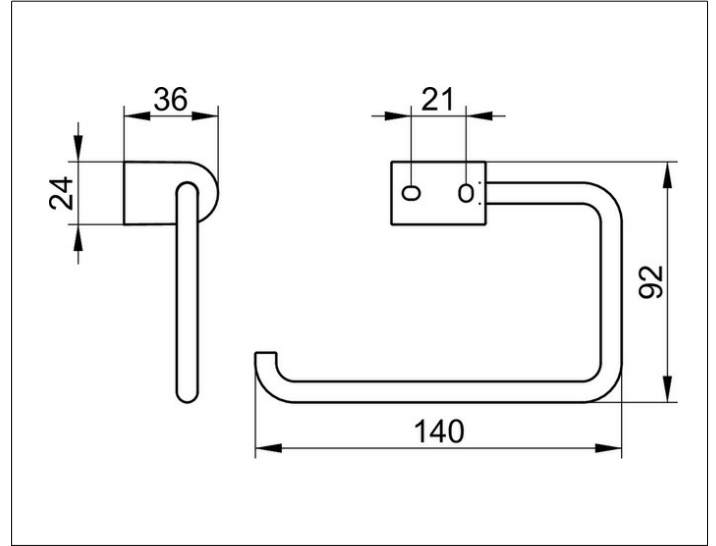

**Smart.2**

**14762010000 Toilet paper holder**

**PRODUCT**

**DRAWING**

**PRODUCT ATTRIBUTES**

open form  
for 100/120 mm wide paper rolls

**SURFACE**

chrome-plated