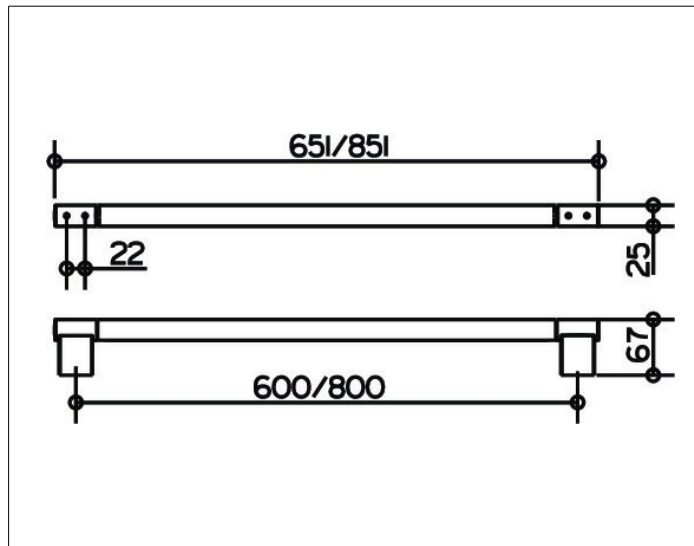

**Plan**

14901010600 Towel rail

**PRODUCT**

**DRAWING**

**SURFACE**

chrome-plated

**DIMENSION**

600 mm

**SPECIFICATIONS**

KEUCO PLAN towel rail 14901010600  
 Chrome-plated towel rail, in a stylish yet functional design  
 anti static, easy to clean  
 Centre to centre 600 mm with overall width of 651 mm  
 Depth 67 mm  
 The towel rail is fitted with 4 hidden fixing points  
 incl. corrosion-free mounting material