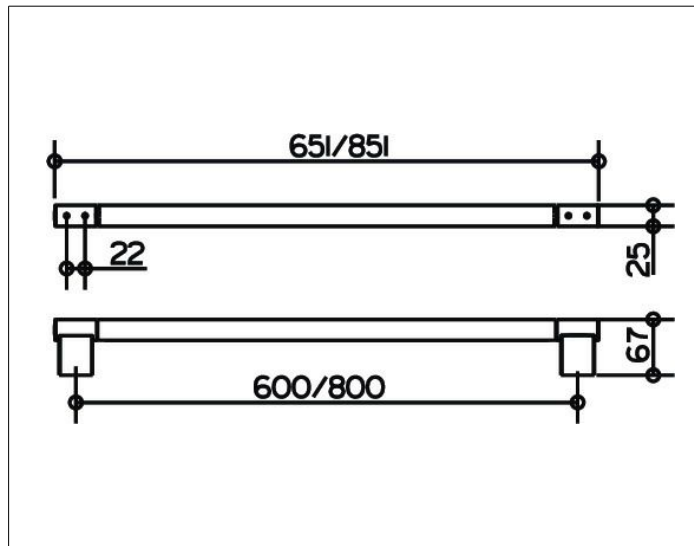

**Plan**  
**14901370600 Towel rail**

**PRODUCT**

**DRAWING**

**SURFACE**

black matt

**DIMENSION**

600 mm

**SPECIFICATIONS**

KEUCO COLLECTION PLAN - Towel rail 650mm - 14901370600

Powerful accents

Elegant and extravagant design - Attractive and resilient

Width /  $\varnothing$  : 651 mm - Height: 25 mm - Depth: 67 mm

Axis dimension : 600 mm

Material: Metal

Surface: black matt

The product is screwed on - Concealed fastening - Including corrosion-free fastening material

Articlenumber: 14901370600