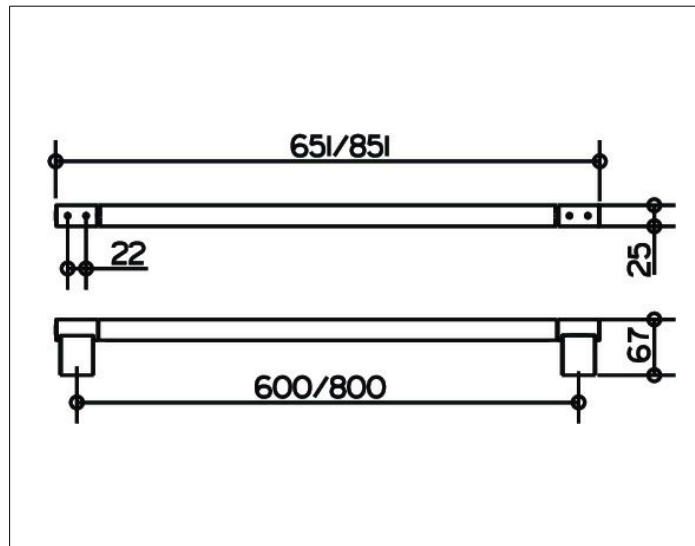

Plan
14901370800 Towel rail

PRODUCT

DRAWING

SURFACE

black matt

DIMENSION

800 mm

SPECIFICATIONS

KEUCO COLLECTION PLAN - Towel rail 850mm - 14901370800

Powerful accents

Elegant and extravagant design - Attractive and resilient

Width / ø : 851 mm - Height: 25 mm - Depth: 67 mm

Axis dimension : 800 mm

Material: Metal

Surface: black matt

The product is screwed on - Concealed fastening - Including corrosion-free fastening material

Articlenumber: 14901370800