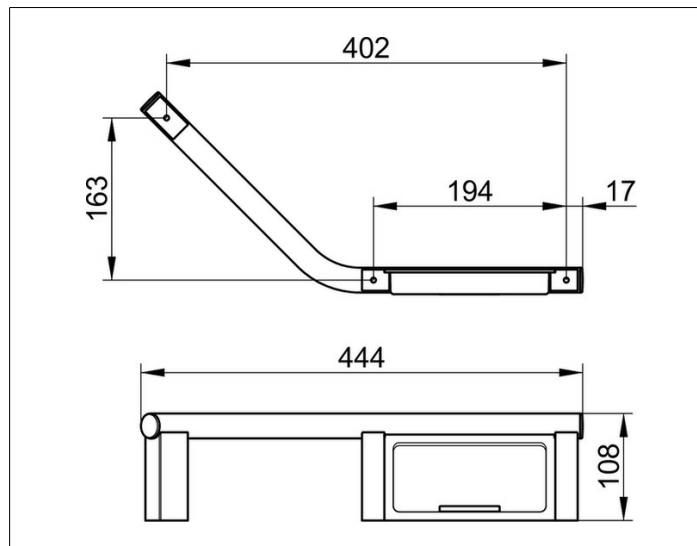

Plan

14909011037 Grab bar 135°

PRODUCT

DRAWING

PRODUCT ATTRIBUTES

with soap holder, right hand

SURFACE

chrome-plated

NOTE

SPECIFICATIONS

KEUCO PLAN Angle bar 135° with soap dish, right hand, 14909011038 high-gloss chrome-plated, angle bar 135° with integrated soap dish in an aesthetic, functional design, right hand, especially for bath area, as an aid to hold on and support, with integrated soap dish of plastic (impact-resistant polystyrol), light grey (RAL 7035), storage space 154 mm width, 23 mm height, 67 mm depth, angle bar maximum load: 115 kg, antistatic, easy to clean, exterior measurement 444/201 mm, tube diameter 25 mm, 3 attachment points, total width 444 mm, total height 201 mm, projection 108 mm, wall distance 83 mm the angle bar is mounted concealed