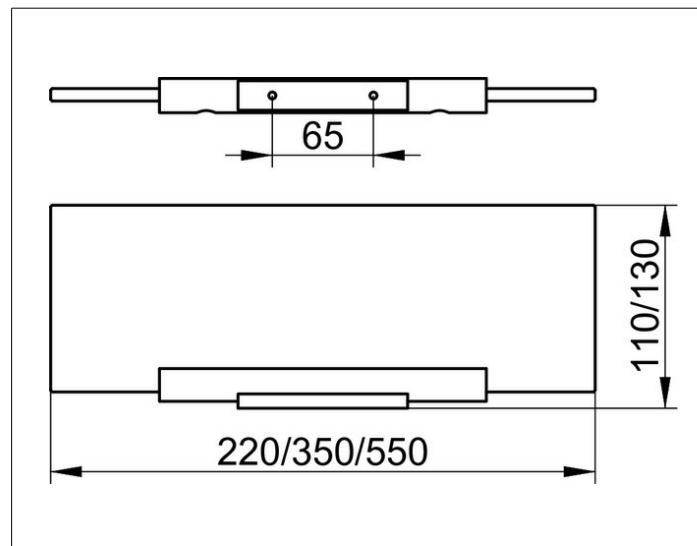

Plan
14910005200 Crystalline glass shelf

PRODUCT

DRAWING

PRODUCT ATTRIBUTES

without green tinged edge, underside matt, only

DIMENSION

220 x 100 x 8 mm

SPECIFICATIONS

KEUCO PLAN glass shelf 14910005200
 High grade crystalline glass shelf, without green tinged edge,
 Underside matt,
 Suitable shelf bracket: item no. 14910
 Width 220 mm, depth 100 mm, thickness 8 mm
 Overall depth (incl. wall bracket) 110 mm
 shelf bracket to be ordered separately!