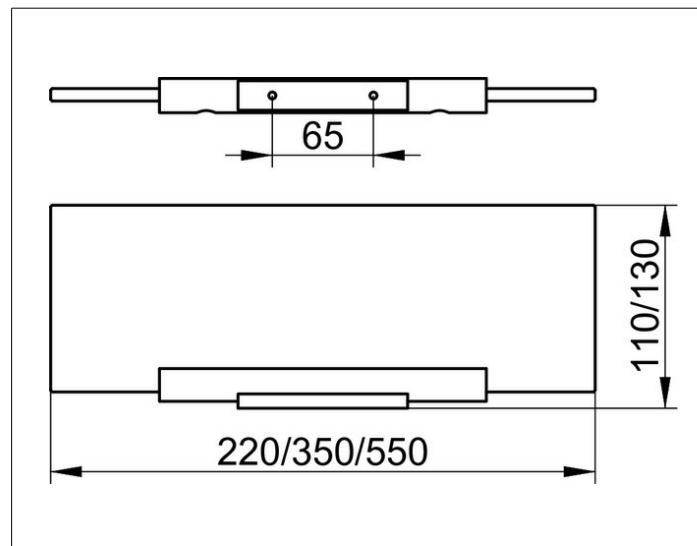

**Plan**  
**14910005300 Crystalline glass shelf**

**PRODUCT**

**DRAWING**

**PRODUCT ATTRIBUTES**

without green tinged edge, underside matt, only

**DIMENSION**

350 x 120 x 8 mm

**SPECIFICATIONS**

KEUCO PLAN glass shelf 14910005300  
 High grade crystalline glass shelf, without green tinged edge,  
 Underside matt,  
 Suitable shelf bracket: item no. 14910  
 Width 350 mm, depth 120 mm, thickness 8 mm  
 Overall depth (incl. wall bracket) 110 mm  
 shelf bracket to be ordered separately!