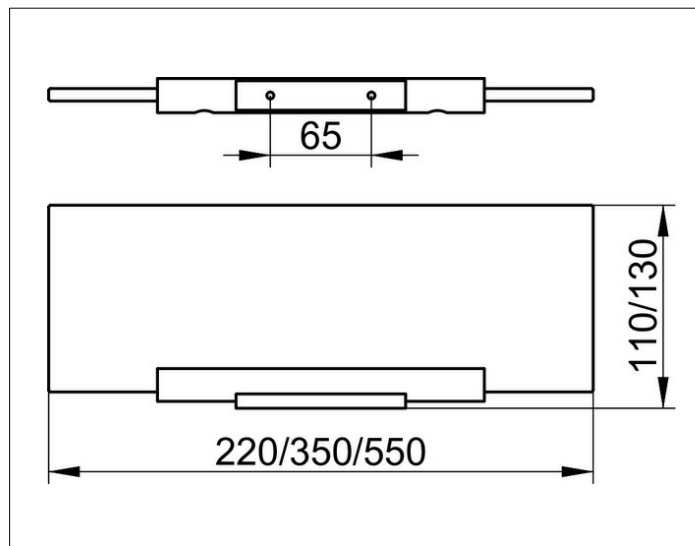

Plan
14910005500 Crystalline glass shelf

PRODUCT

DRAWING

PRODUCT ATTRIBUTES

without green tinged edge, underside matt, only

DIMENSION

550 x 120 x 8 mm

SPECIFICATIONS

KEUCO PLAN glass shelf 14910005500
 High grade crystalline glass shelf, without green tinged edge,
 Underside matt,
 Suitable shelf bracket: item no. 14910
 Width 550 mm, depth 120 mm, thickness 8 mm
 Overall depth (incl. wall bracket) 110 mm
 shelf bracket to be ordered separately!